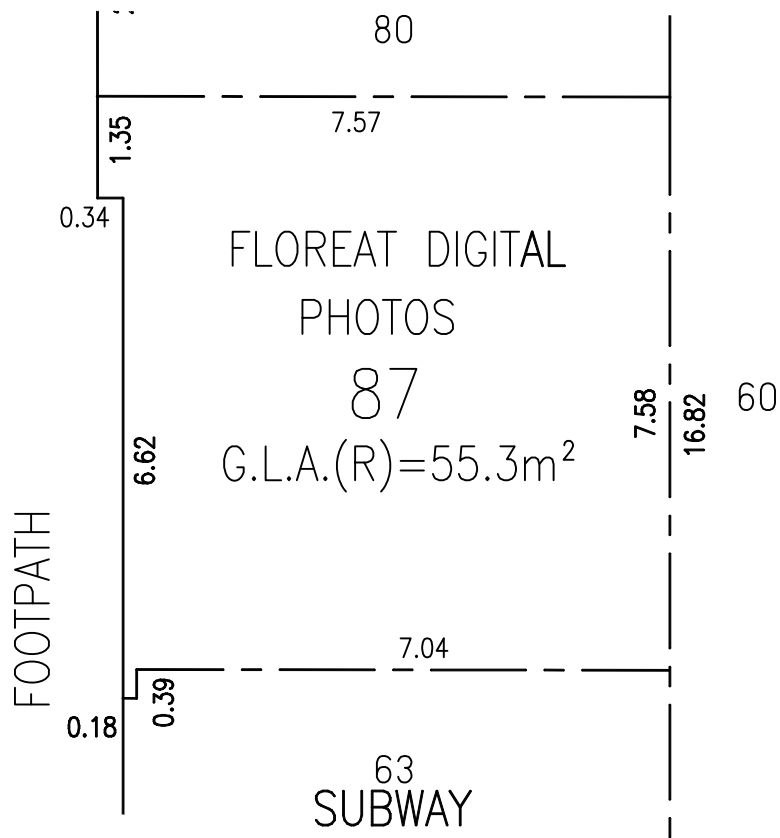

LEGEND

MALL LINE
CENTRELINE OF WALL
EXTERNAL FACE OF WALL
INTERNAL FACE OF WALL

NB: Measured in accordance with the Property Council of Aust.
Method of Measurement (1997).
Rule 1. - Gross Lettable Area - Retail (G.L.A.R.)

P.R. LENGKEEK
Licensed Surveyor

DATE

SURVEY WEST PTY. LTD.
INCORPORATED IN WESTERN AUSTRALIA
Unit 5, 42 Farrall Rd, Midvale. W.A. 6056
Tel.9250-6620 ACN 009 053 534 Fax.9250-6630

CERTIFICATE OF GROSS LETTABLE AREA - RETAIL
FLOREAT FORUM SHOPPING CENTRE

DRAWN: D. J. CROCOS	SURVEYED: JAN 2010	FILE No: 05.081	PLAN No: 4/05.081/87a	SCALE: 1:100 (A4)
---------------------	--------------------	-----------------	-----------------------	-------------------